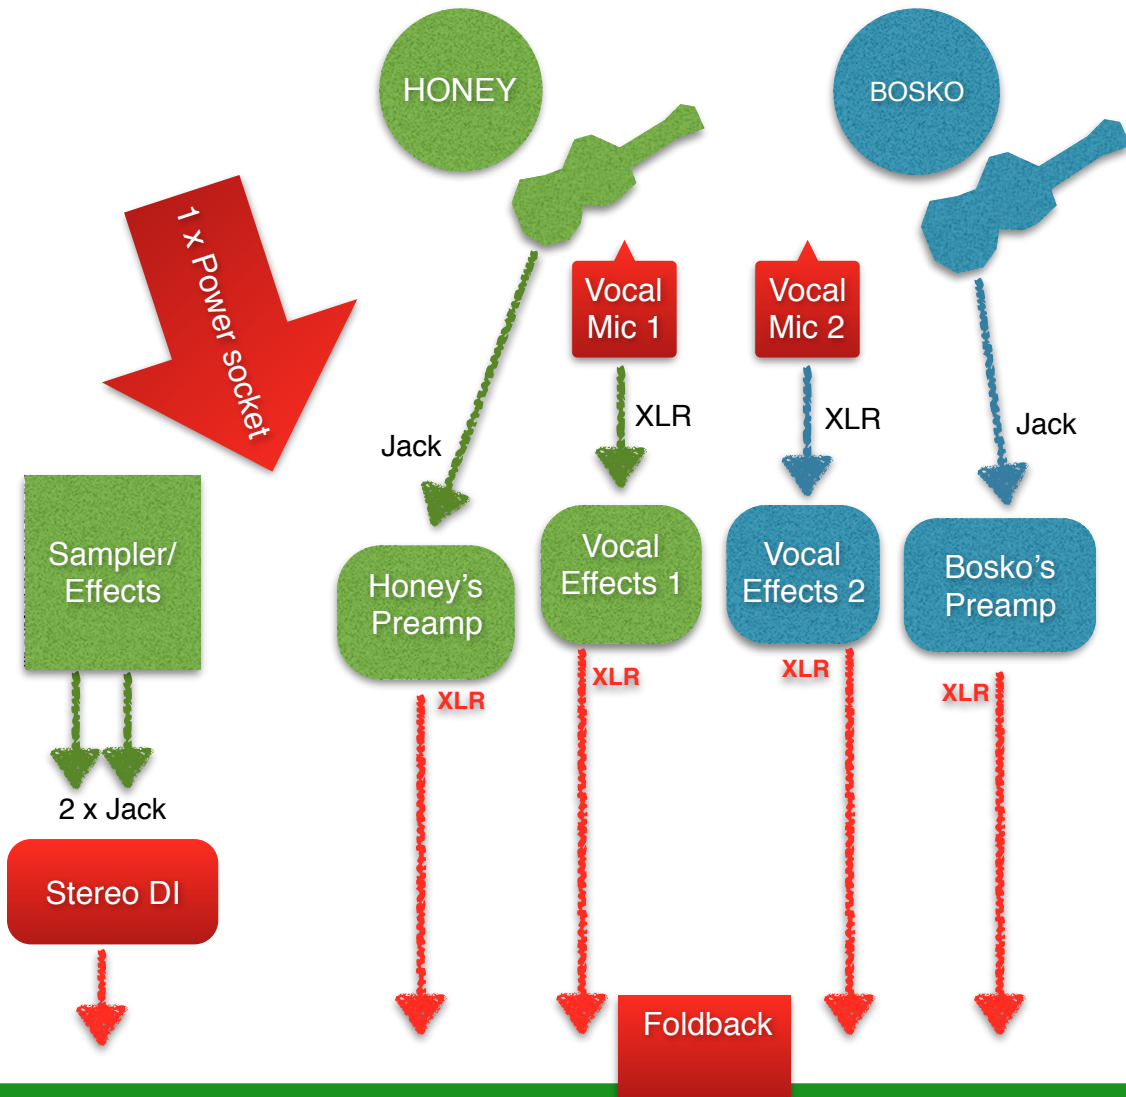

# Bosko & Honey Stage Plan 6

### Requirements (RED ITEMS):

2 x Vocal Mic

2 x XLR Instrument Lines to Desk

1 x Stereo DI

1 x Foldback Monitor

1 x Power Socket

#### Sampler

ROLAND SP-404SX

- 2xRCA to 2xJack OUT (we will supply cables)

Used in some songs for:

- Sound-effects
- Backing tracks

#### Vocal Effects

Vocal Effects 1 = BOSS VE-5

Vocal Effect 2 = BOSS VE-20

- between mics and vocal DI
- XLR in and out
- we will supply the 2 extra XLR cables if needed